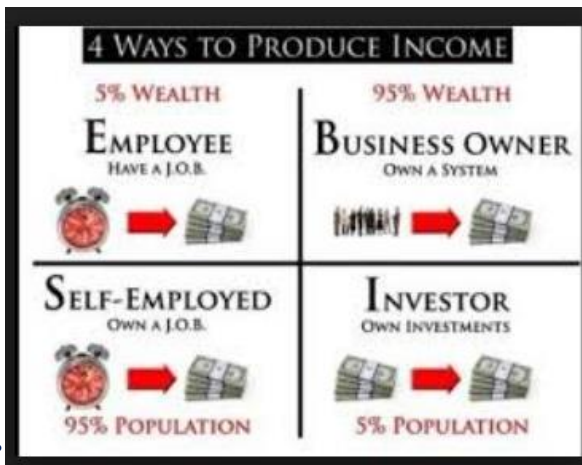

CASH FLOW QUADRANT